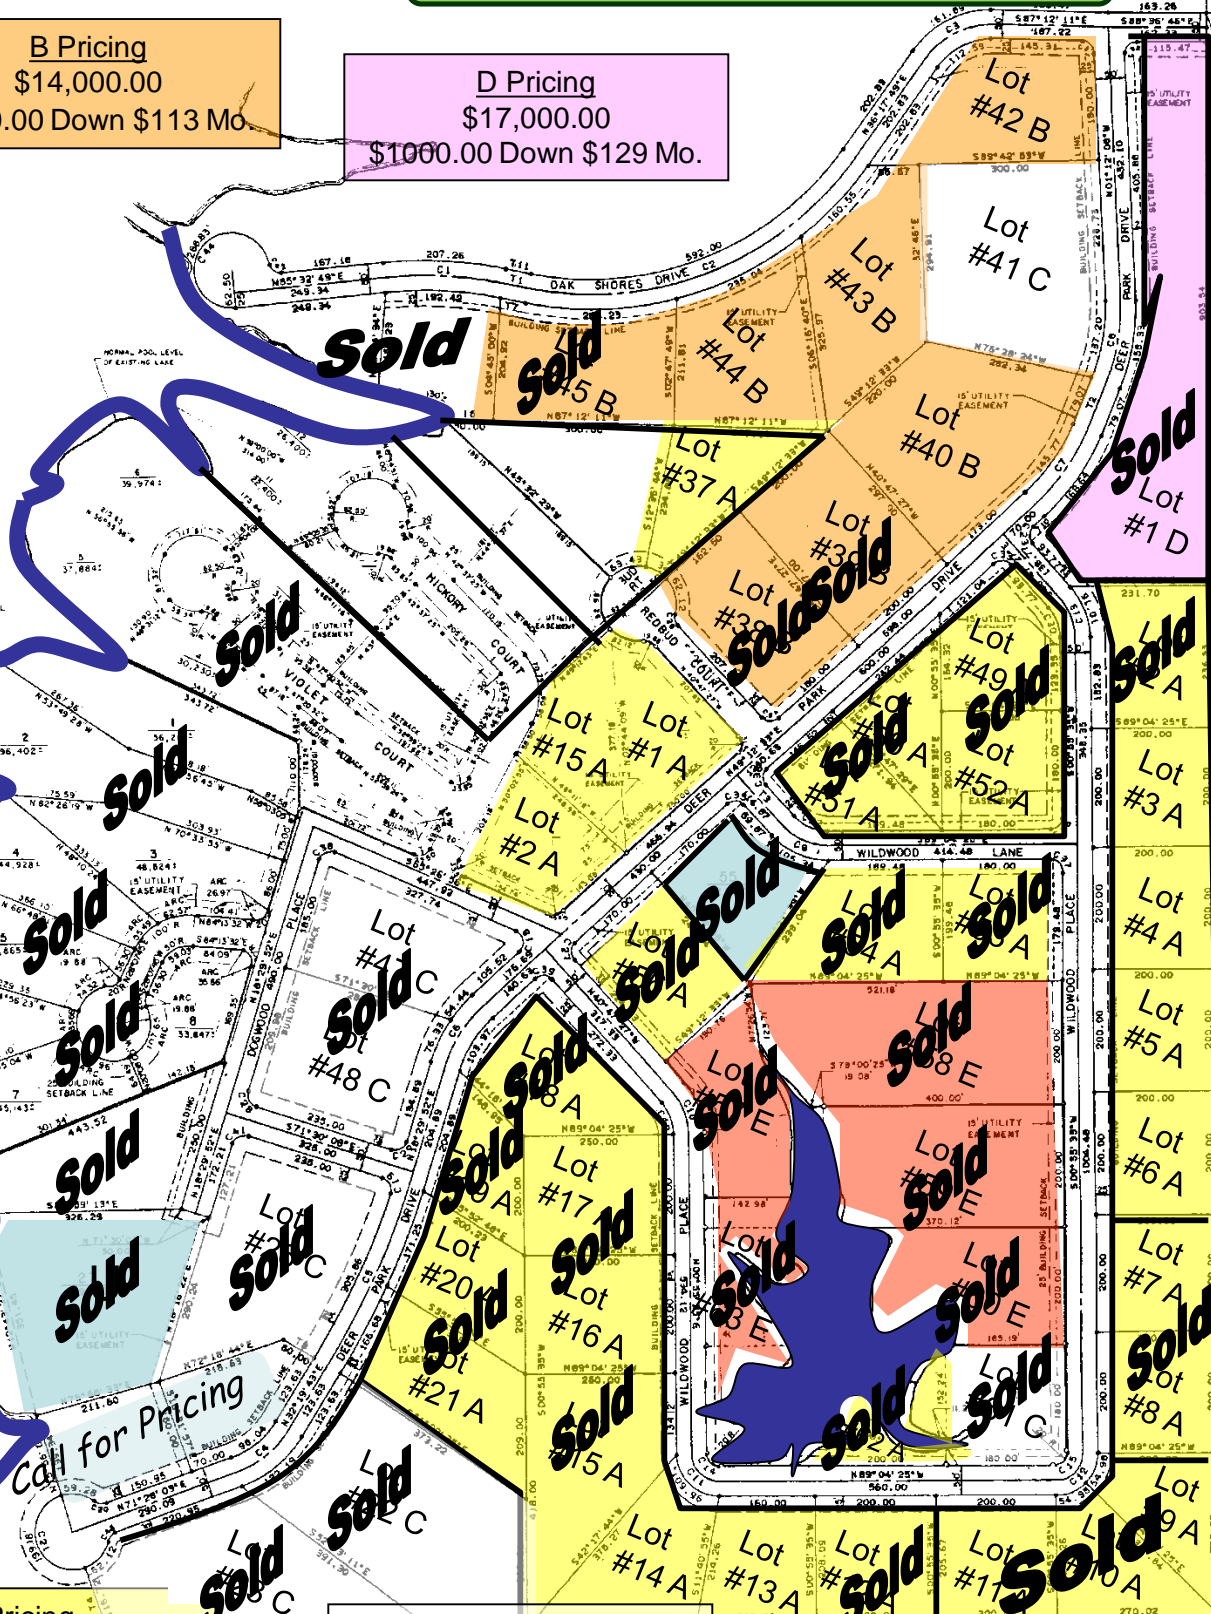

# Oak Shores Retreat Layout

**B Pricing**  
 \$14,000.00  
 \$1000.00 Down \$113 Mo.

**D Pricing**  
 \$17,000.00  
 \$1000.00 Down \$129 Mo.

**Superior Lake**

OAK SHORES LAKE

Call for Pricing

**A Pricing**  
 \$10,250.00  
 \$1000.00 Down \$75.00 Mo.

**C Pricing**  
 \$16,000.00  
 \$1000.00 Down \$121 Mo.

**E Pricing**  
 \$19,000.00  
 \$1000.00 Down \$145 Mo.

Each owner is required to pay a road maintenance fee; currently the Road maintenance fee is \$25.00 per month.