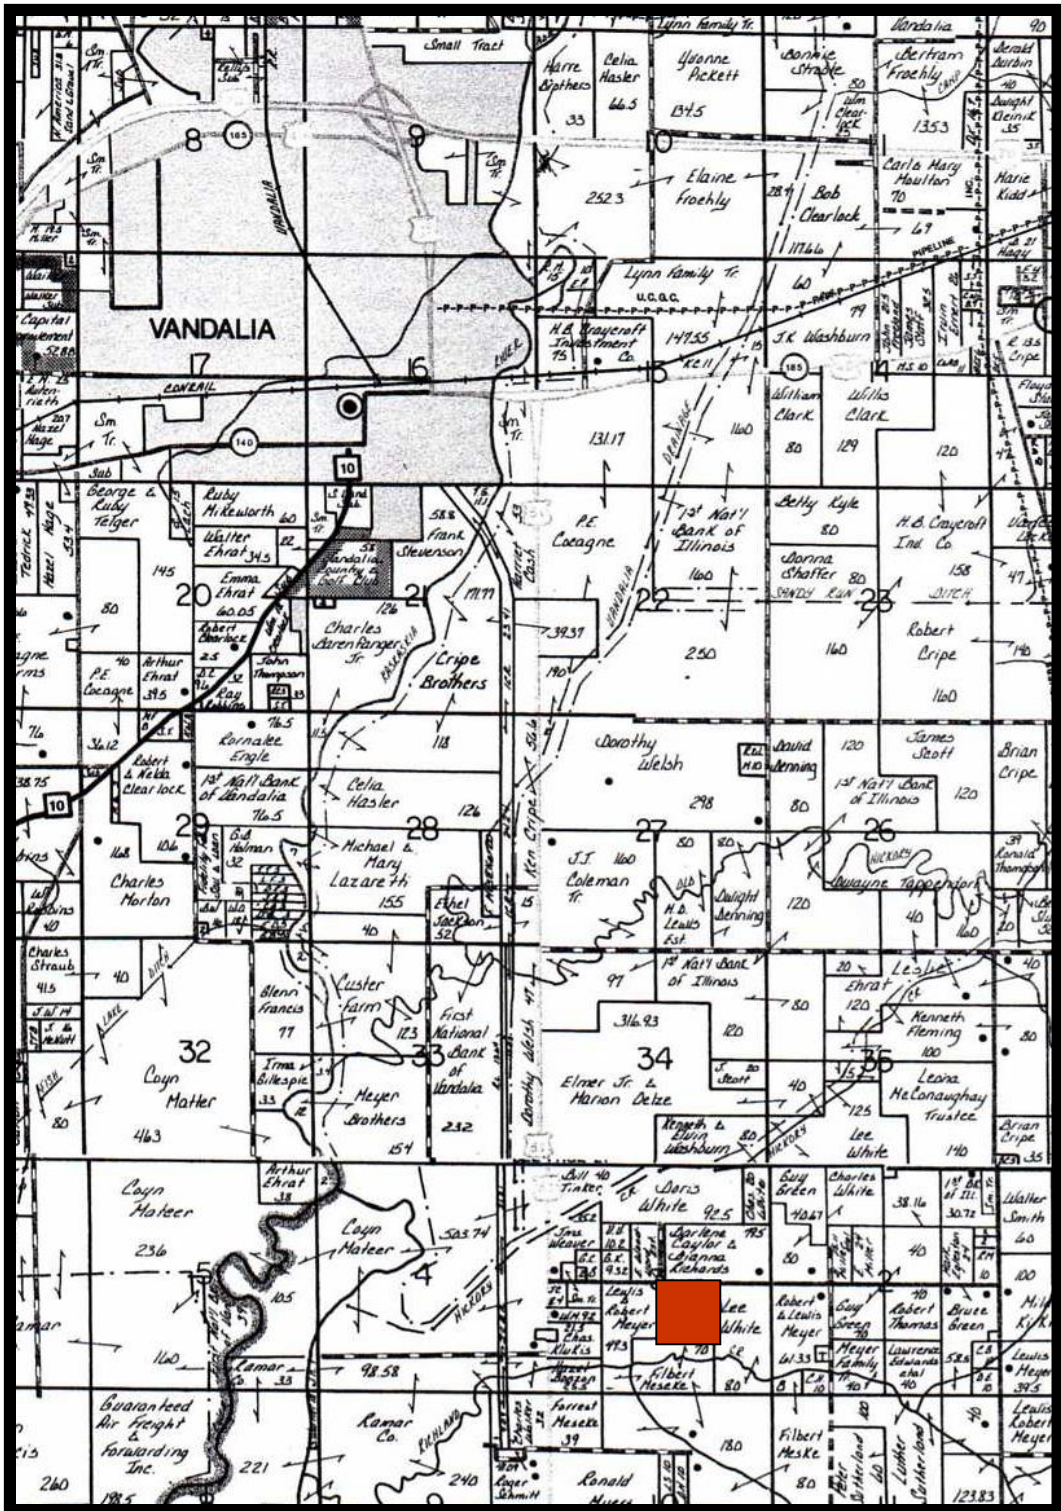

Richland Creek Ranch

Directions : From Vandalia, go 3.5 miles to County Rd 1150, turn left, property is 1/2 mile on south side.