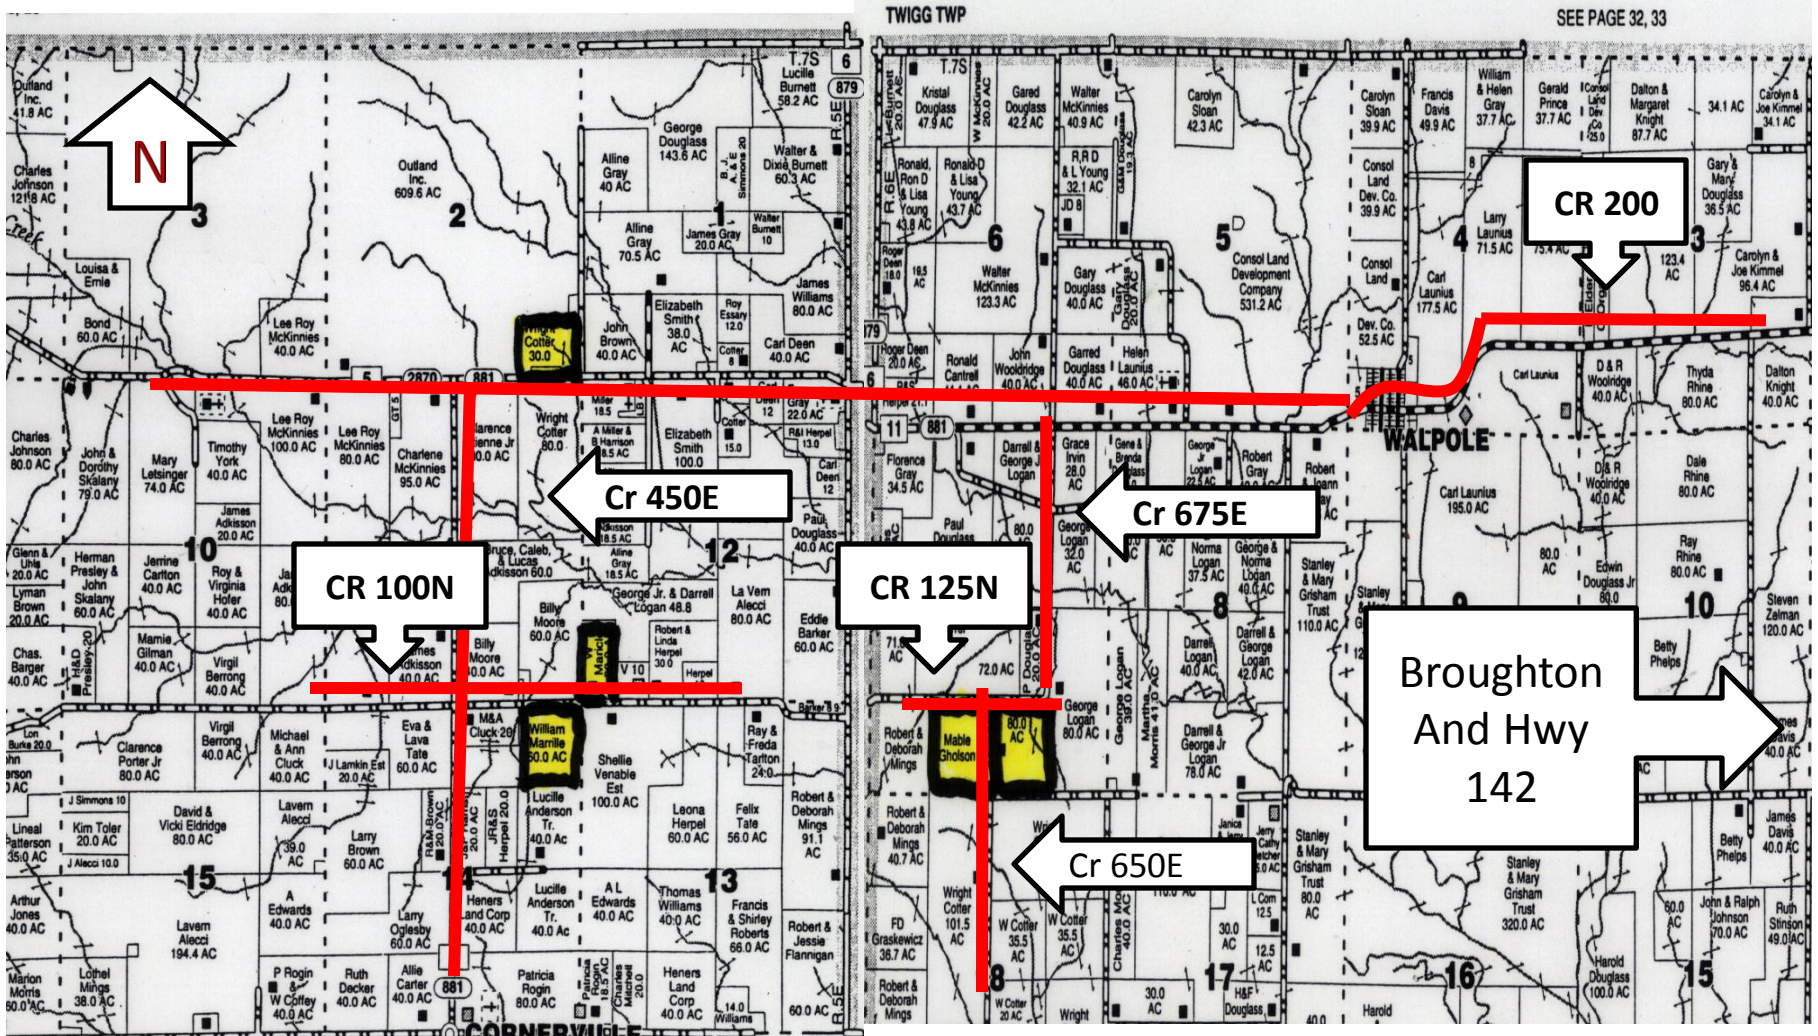

# Walpole Farms

**Directions:** From Mcleansboro intersection of Hwy 14 and Hwy 142, go south on 142 for 10 mi, to Broughton. Turn West on CR 200N., follow 200N 7mi to CR 675E or 8.5 mi to CR 450E. Turn South to 125N (look for signs), or south to 100N and turn east (look for signs).