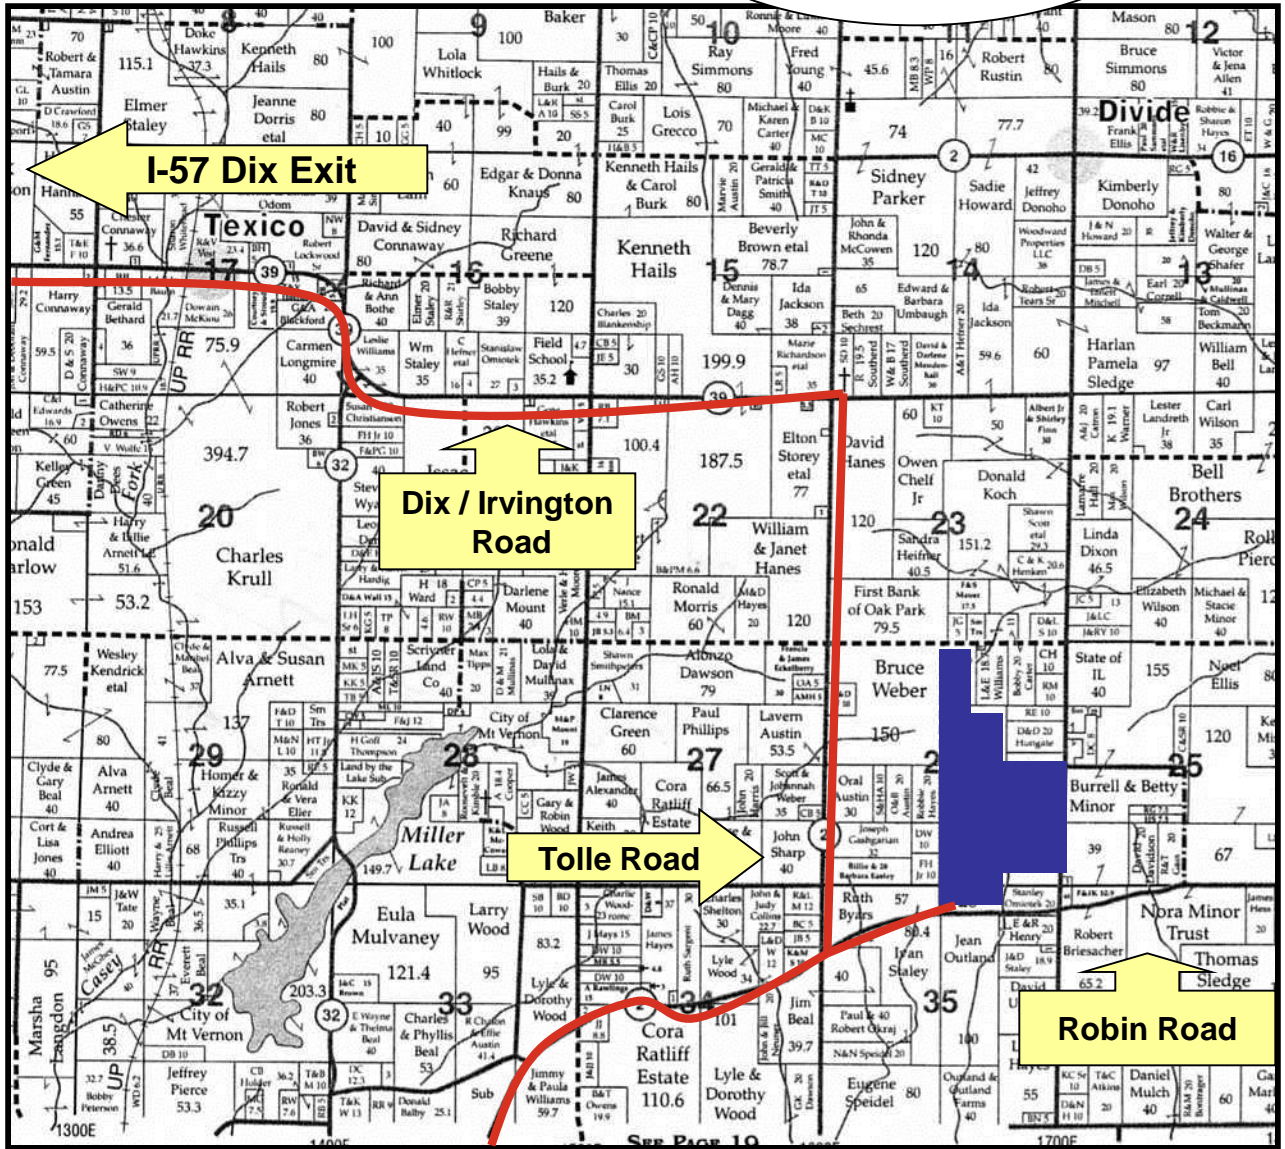

Robin Ranchlands

Directions: From Mt Vernon take 15 east to Old Fairfield Rd, Go left to Tolle Road, Go left 6 miles (approx) to Robin Road, Turn right, go $\frac{1}{2}$ mile to property.

From I-57 Dix exit go east 6.5 miles to Tolle Rd, turn right, go 2.25 miles to Robin Road, turn left, go $\frac{1}{2}$ mile to property

Mt Vernon 5 miles