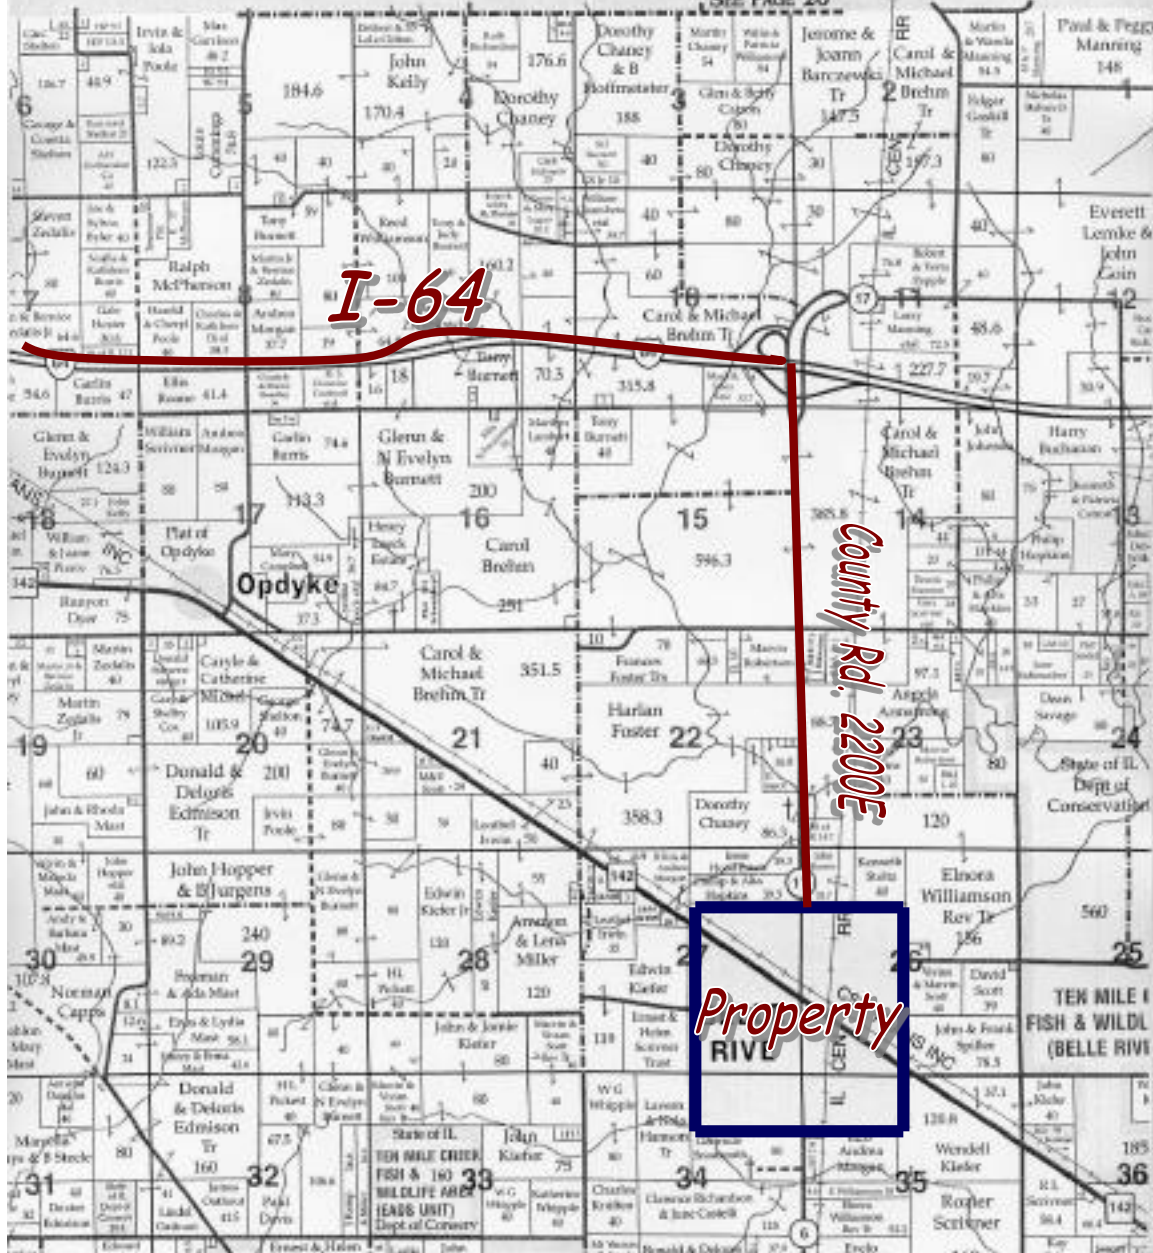

SEE PAGE 20

I-64

Opdyke

County Rd. 2200E

Property

RIVER

State of IL
TEN MILE CRICK
FISH & WILDLIFE AREA
LEADS UNIT
Dept of Conserv

TEN MILE
FISH & WILDL
(BELLE RIVER)