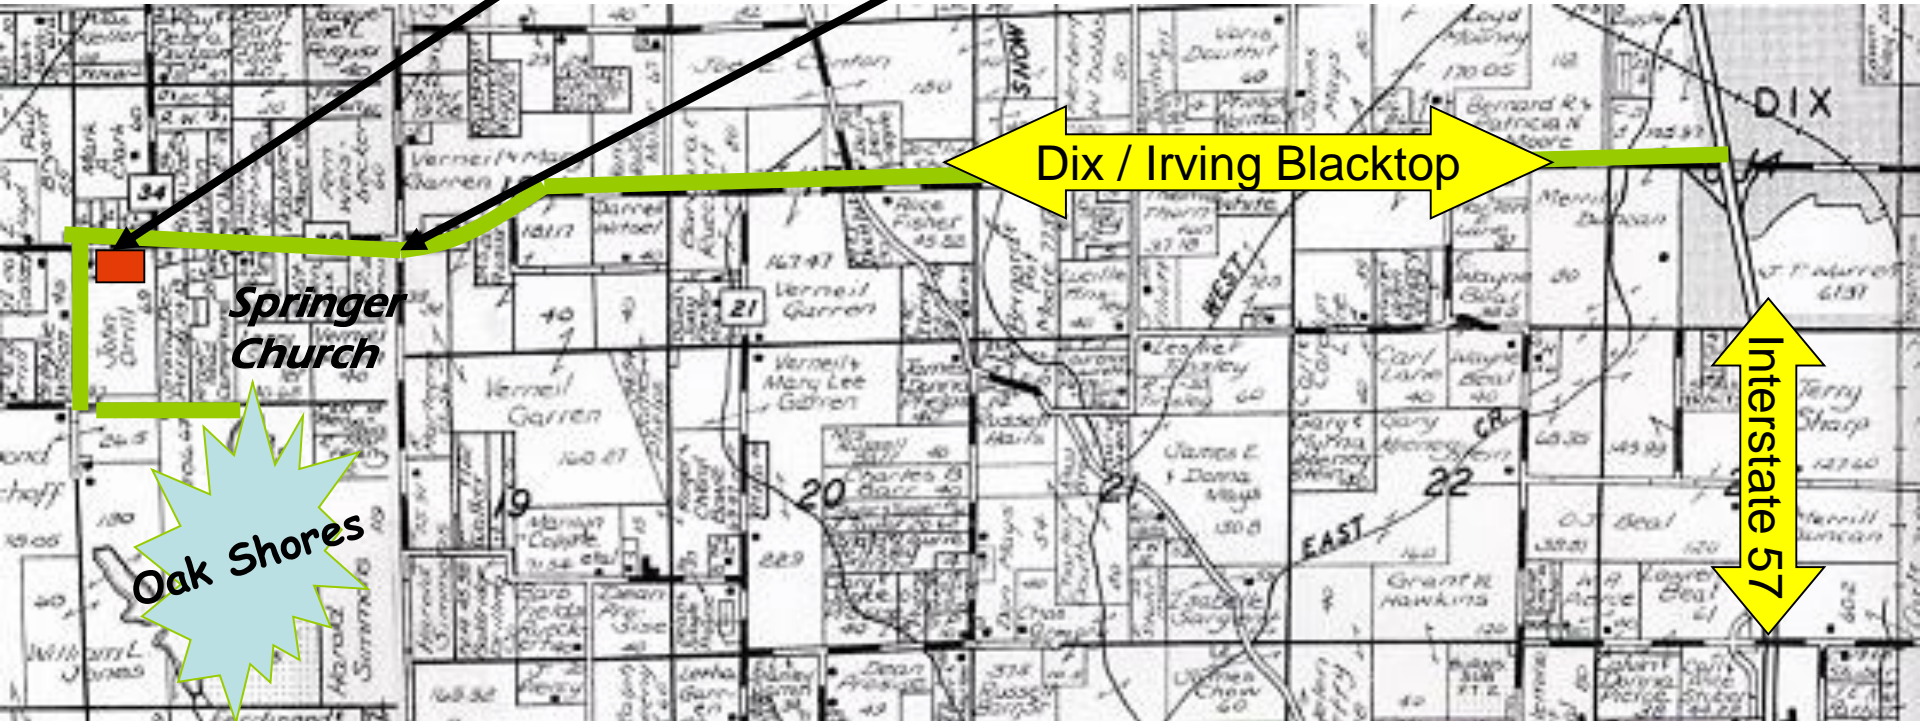

Oak Shores

Exit from I-57 to the Dix / Irving Blacktop and travel West approximately 5 miles. Look for Oak Shores sign for East Tracts or Look for Springer Church and turn left at Springer Church Ln (CR 500E) Travel ½ mile, turn left on rock lane, for West Side.