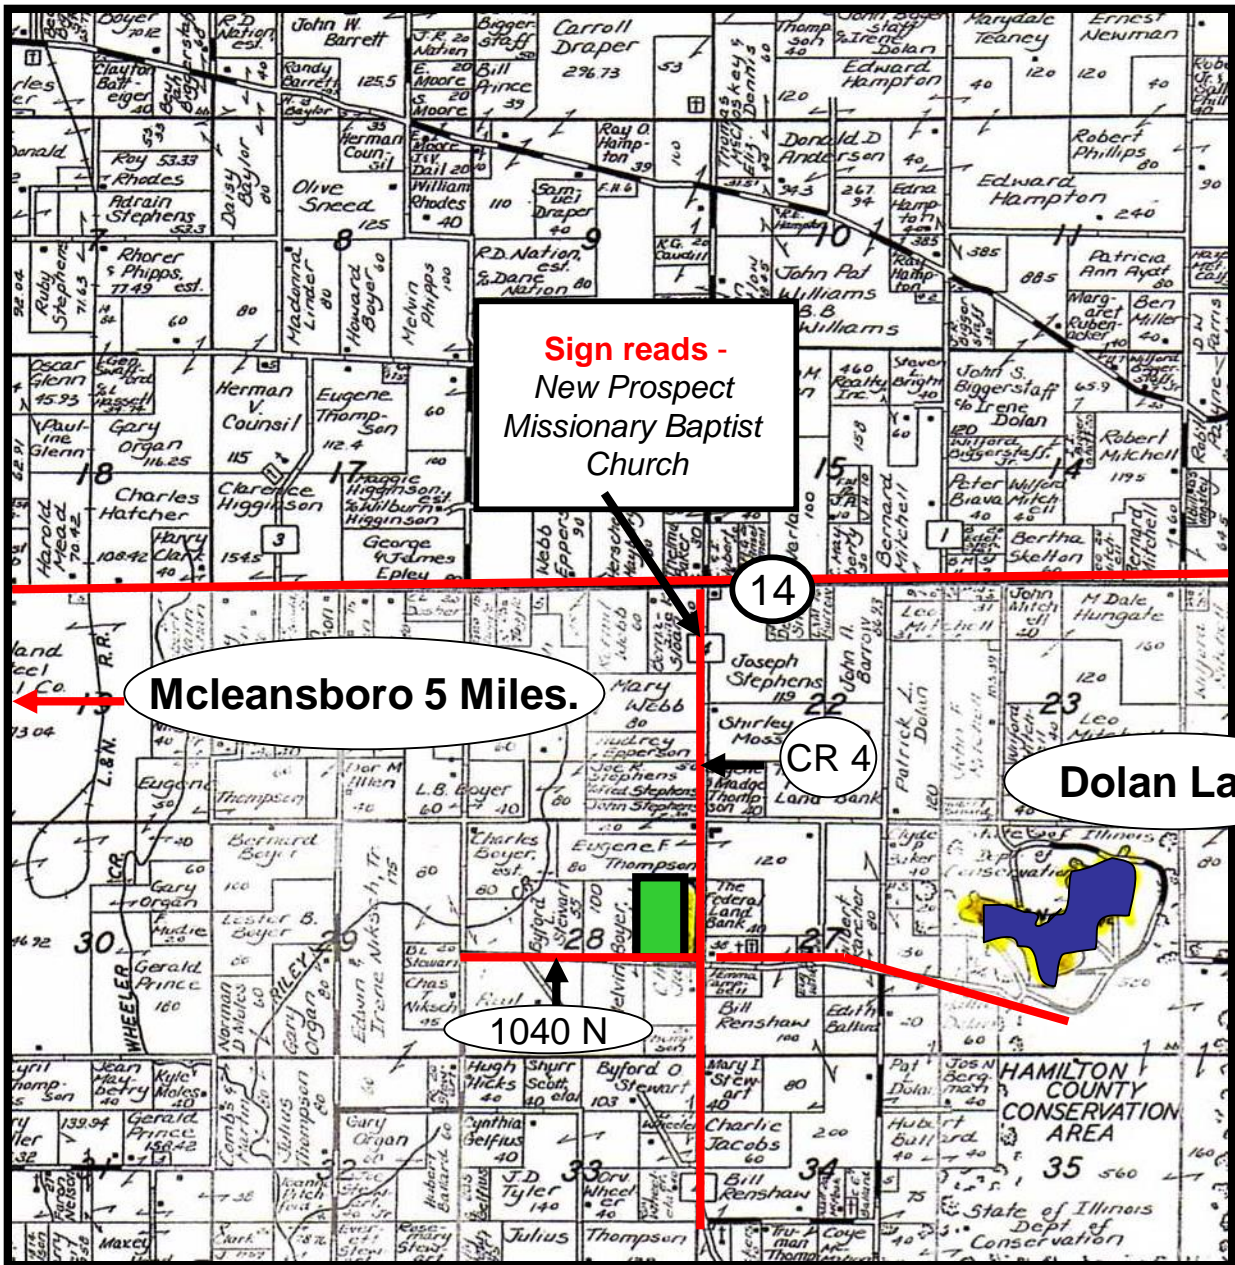

Directions: Crooked Corner Ranch

From Mcleansboro take Highway 14 and go 5 miles east
To County Road 4. Turn South at the New Prospect Church
Sign. Go 1 $\frac{1}{4}$ mile property on west side. Look for signs.
Call Tom at 618-267-4673 if you are lost!