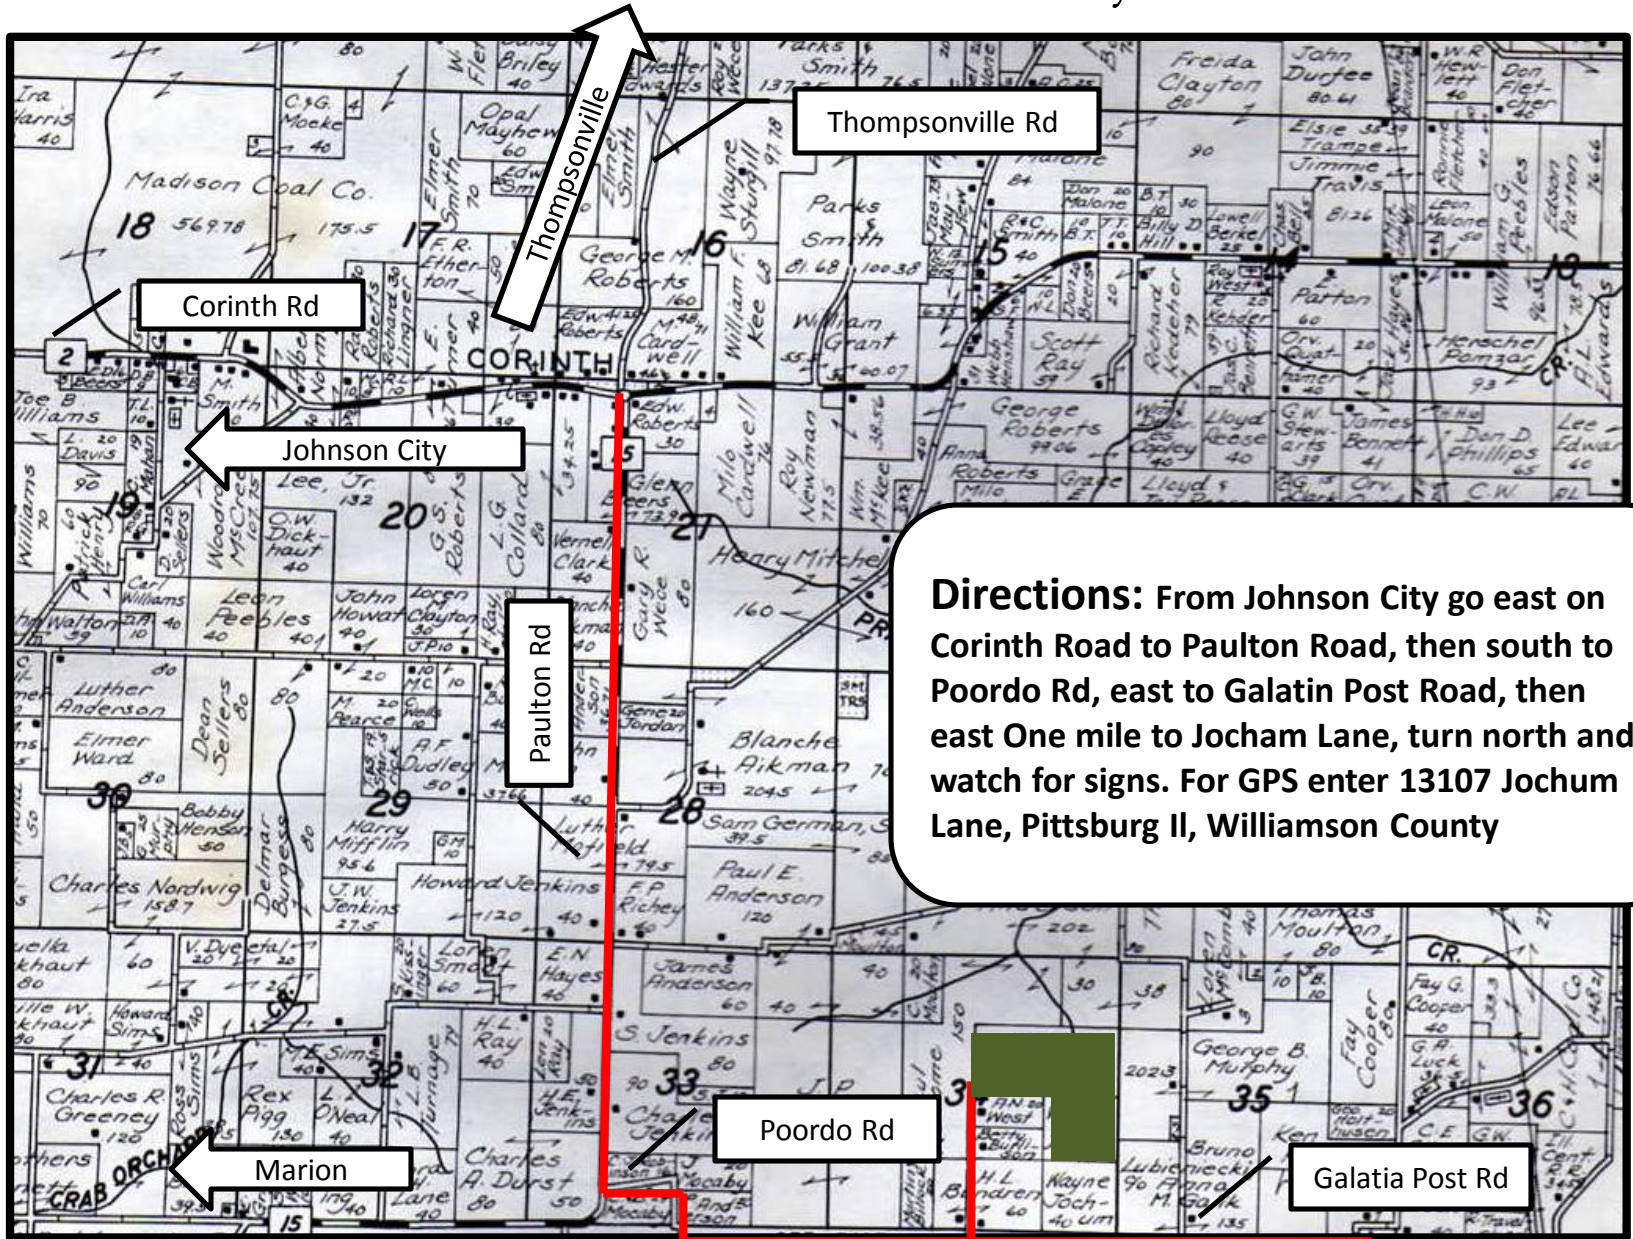

Brushy Creek Ranch

Directions: From Johnson City go east on Corinth Road to Paulton Road, then south to Poordo Rd, east to Galatin Post Road, then east One mile to Jocham Lane, turn north and watch for signs. For GPS enter 13107 Jochum Lane, Pittsburg II, Williamson County