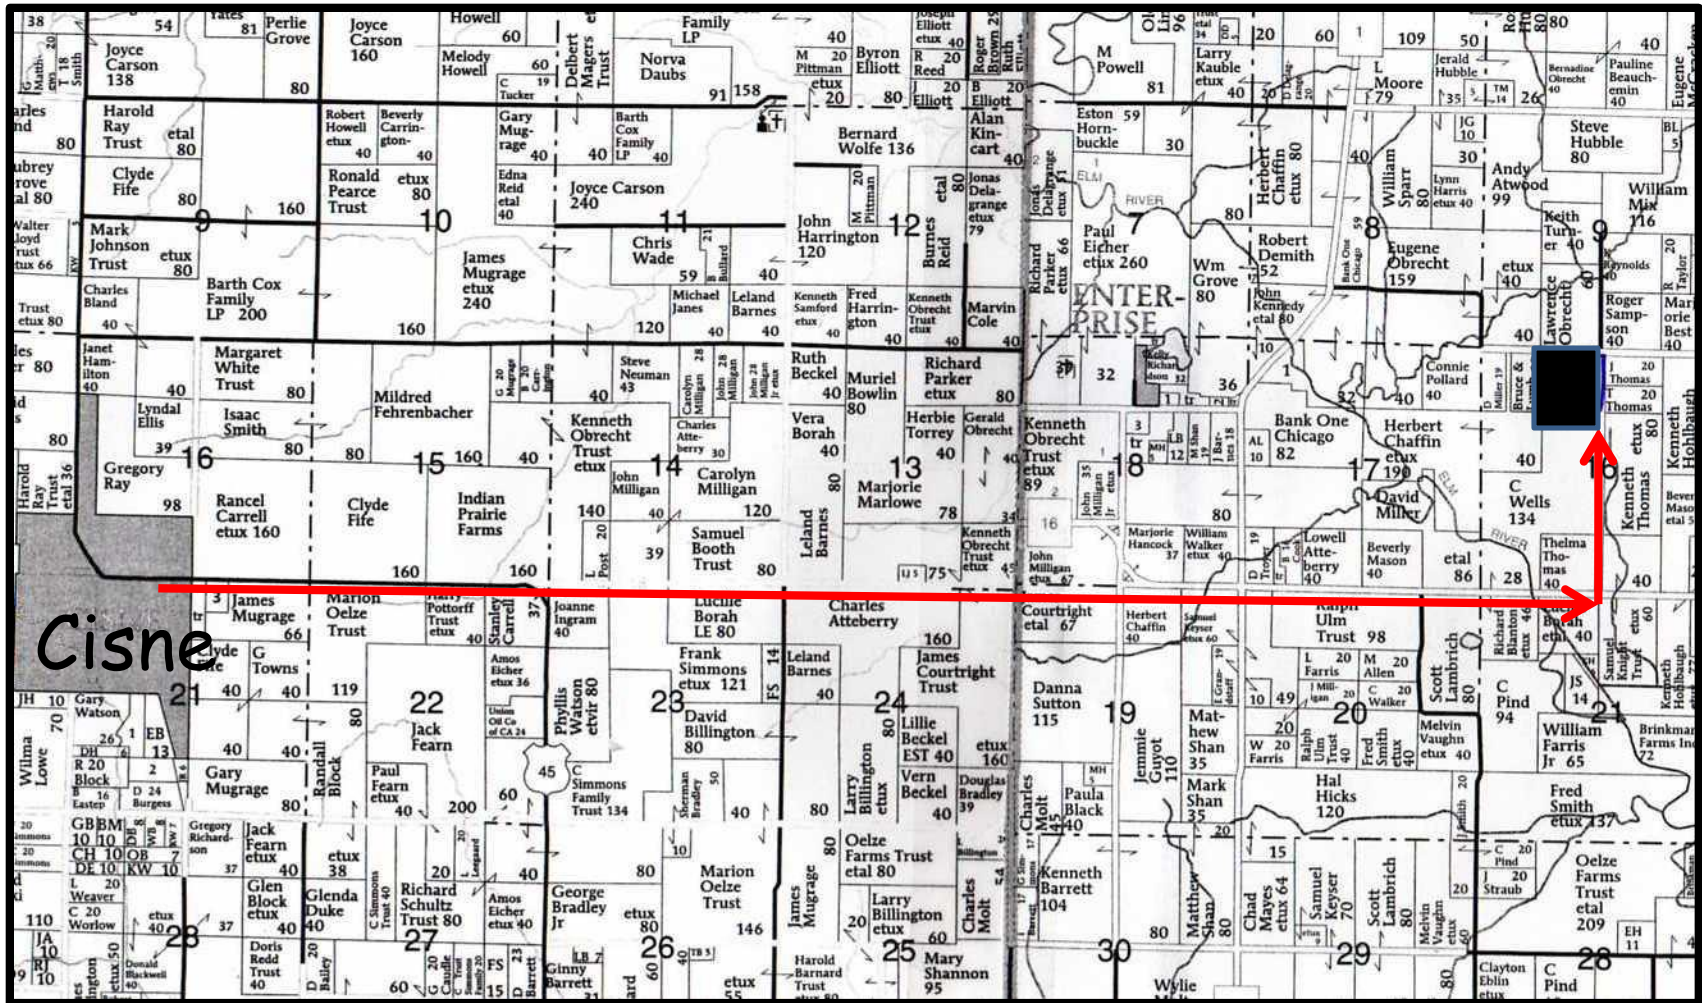

# Elm River Ranch

Directions: From Highway 45 at Cisne, Illinois, go east on 45 1 ½ miles. Stay east on County Road 1800N 4.5 miles to County Road 2050E. Turn north and go ¾ mile. Property on left.